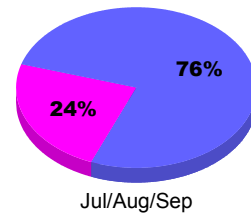

Jul/Aug/Sep

Male Female