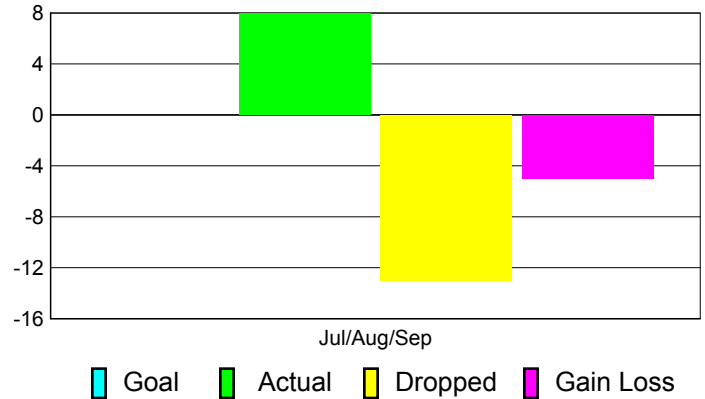

Membership Results 2011-2012

Goal, New, Dropped, Gain/Loss