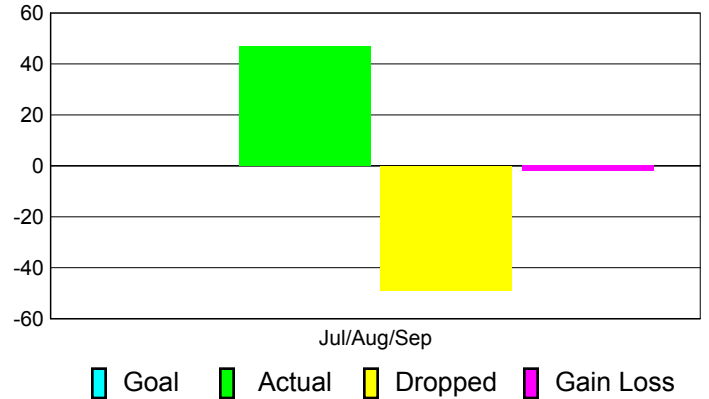

Membership Results 2011-2012

Goal, New, Dropped, Gain/Loss