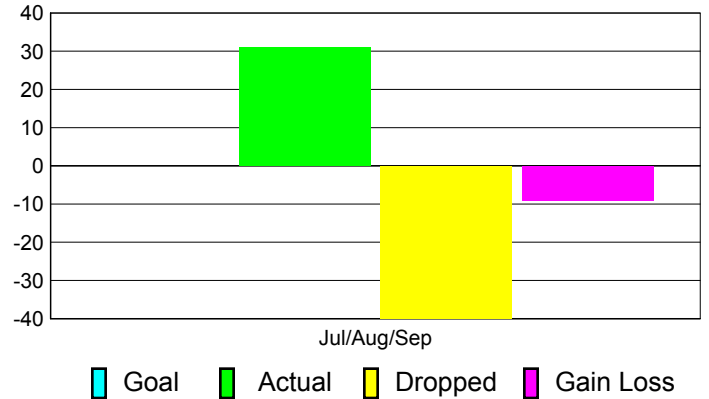

Membership Results 2011-2012

Goal, New, Dropped, Gain/Loss