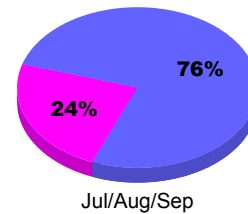

Gender Comparison 2011-2012