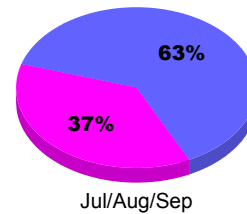

Gender Comparison 2011-2012