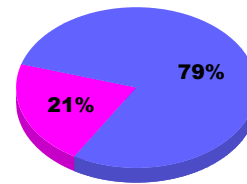

Gender Comparison 2011-2012

Jul/Aug/Sep

Legend: Male (Blue), Female (Magenta)