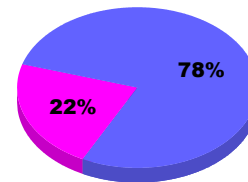

Gender Comparison 2011-2012

Jul/Aug/Sep

Legend: Male (Blue), Female (Magenta)