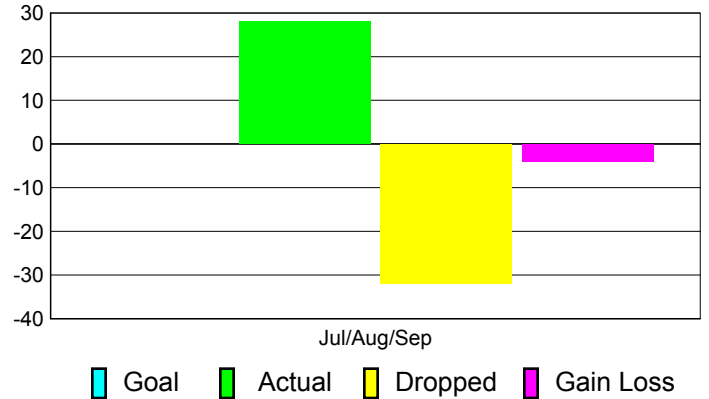

Membership Results 2011-2012

Goal, New, Dropped, Gain/Loss