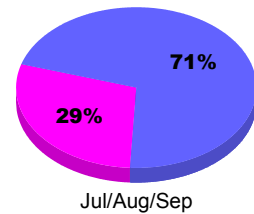

Gender Comparison 2011-2012