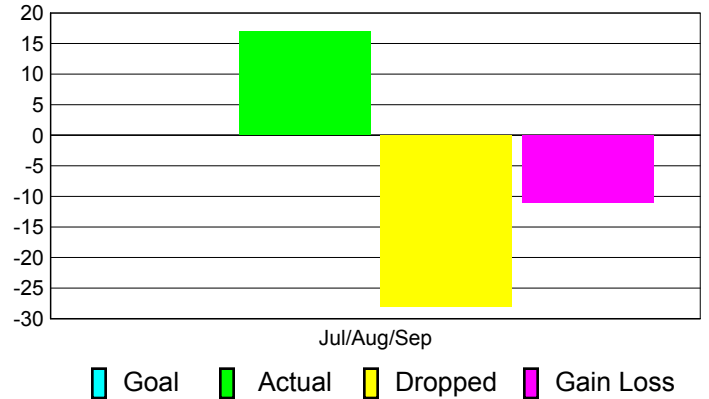

Membership Results 2011-2012

Goal, New, Dropped, Gain/Loss