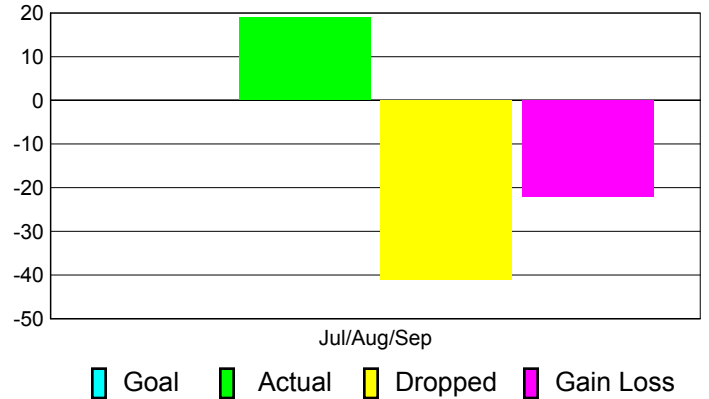

Membership Results 2011-2012

Goal, New, Dropped, Gain/Loss

Comparison of Membership Gain/Loss

Current Year Compared to the Previous Year