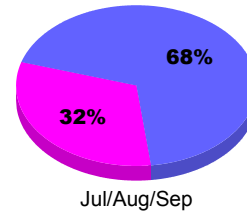

Gender Comparison 2011-2012