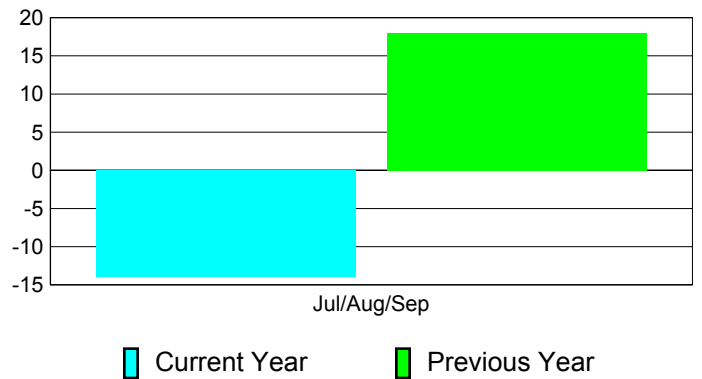

Comparison of Membership Gain/Loss

Current Year Compared to the Previous Year