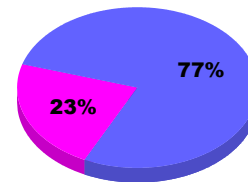

Gender Comparison 2011-2012

Jul/Aug/Sep

Legend: Male (Blue), Female (Magenta)