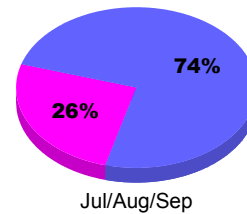

Gender Comparison 2011-2012