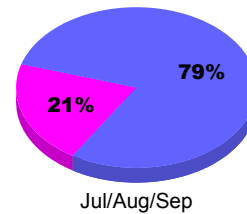

Jul/Aug/Sep

Male Female