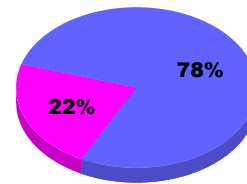

Jul/Aug/Sep

Male Female