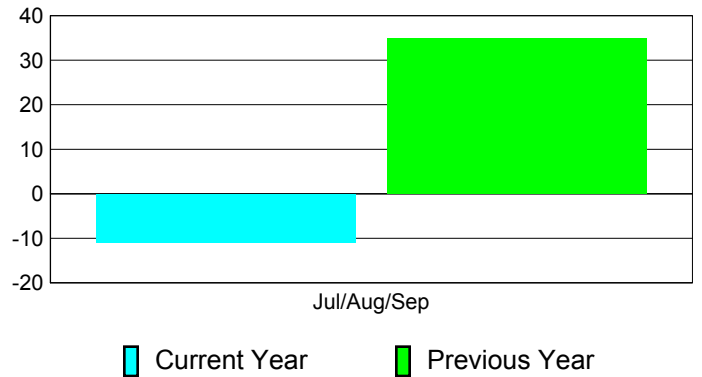

Comparison of Membership Gain/Loss

Current Year Compared to the Previous Year