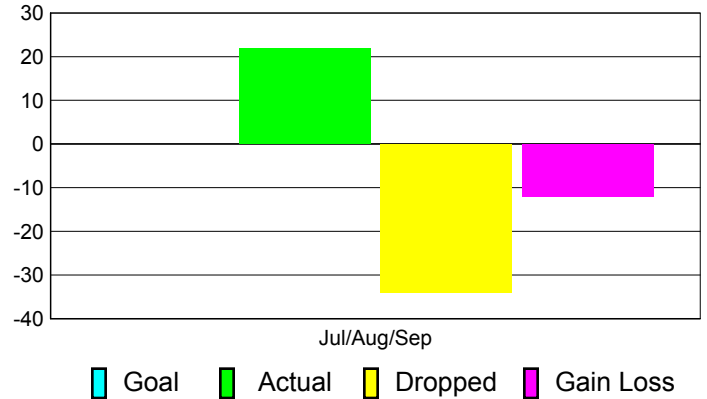

Membership Results 2011-2012

Goal, New, Dropped, Gain/Loss