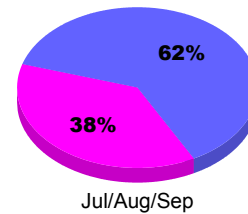

Gender Comparison 2011-2012