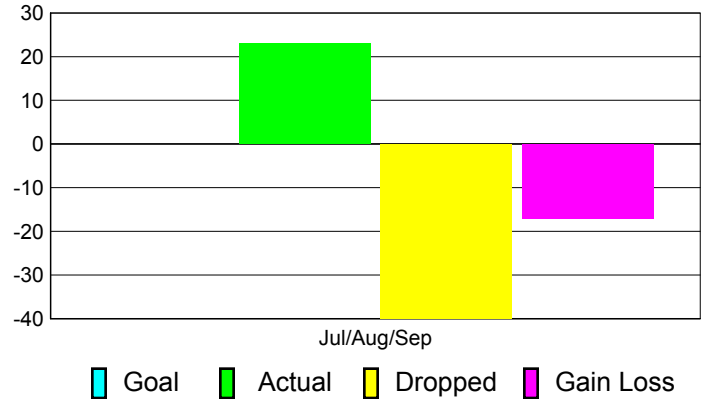

Membership Results 2011-2012

Goal, New, Dropped, Gain/Loss