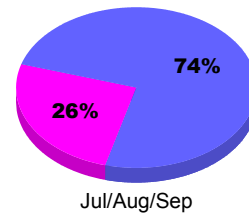

Gender Comparison 2011-2012

Jul/Aug/Sep

Male Female