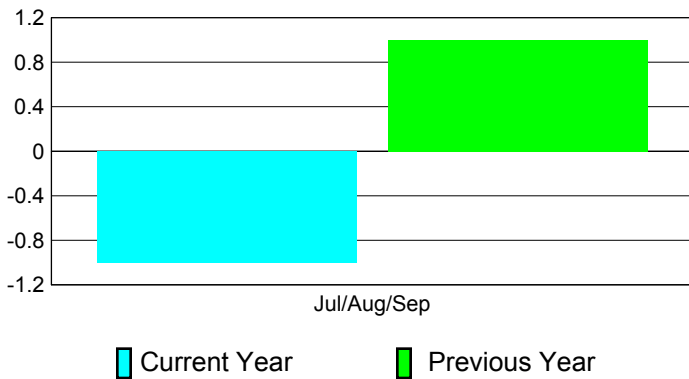

Comparison of Club Gain/Loss

Current Year Compared to the Previous Year