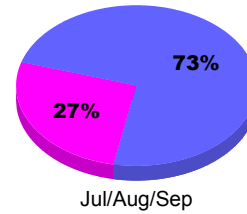

Gender Comparison 2011-2012