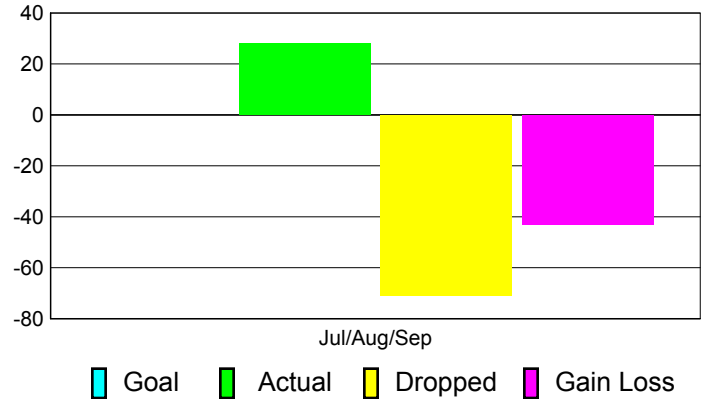

Membership Results 2011-2012

Goal, New, Dropped, Gain/Loss

Comparison of Membership Gain/Loss

Current Year Compared to the Previous Year