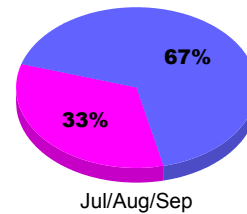

Gender Comparison 2011-2012

Jul/Aug/Sep

Legend: Male (Blue), Female (Magenta)