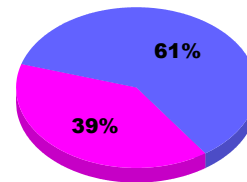

Gender Comparison 2011-2012

Jul/Aug/Sep

Legend: Male (Blue), Female (Magenta)