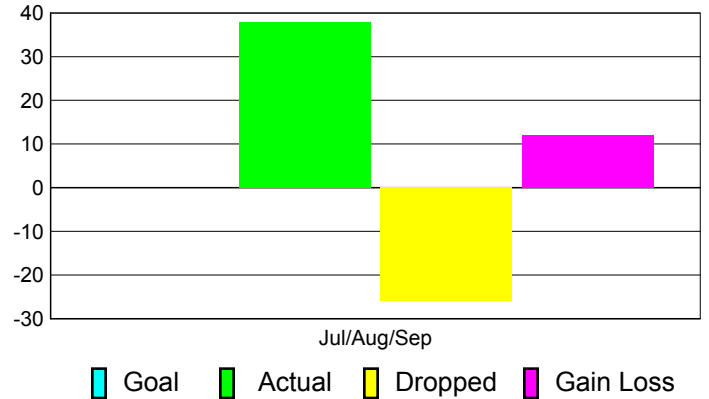

Membership Results 2011-2012

Goal, New, Dropped, Gain/Loss

Comparison of Membership Gain/Loss

Current Year Compared to the Previous Year