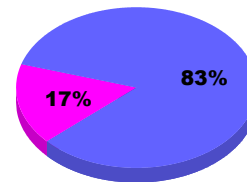

Gender Comparison 2011-2012

Jul/Aug/Sep

Legend: Male (Blue), Female (Magenta)