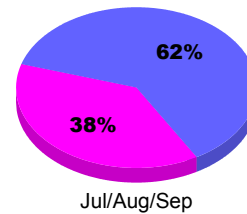

Gender Comparison 2011-2012

Jul/Aug/Sep

Legend: Male (Blue), Female (Magenta)