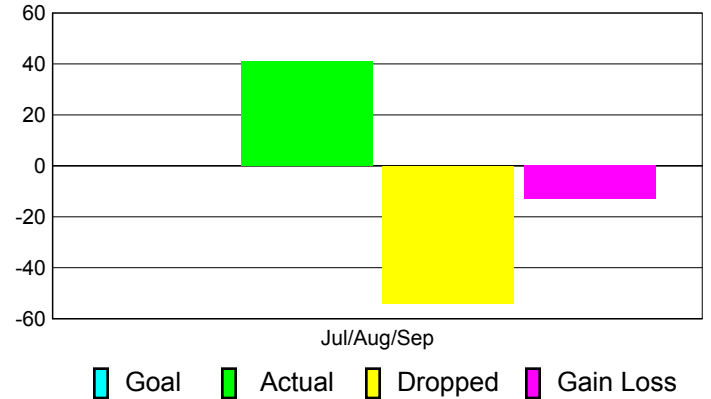

Membership Results 2011-2012

Goal, New, Dropped, Gain/Loss