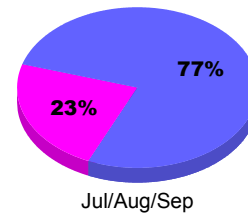

Gender Comparison 2011-2012