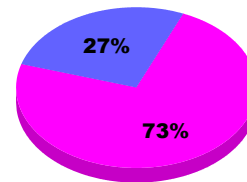

Gender Comparison 2011-2012

Jul/Aug/Sep

Legend: Male (Blue), Female (Magenta)