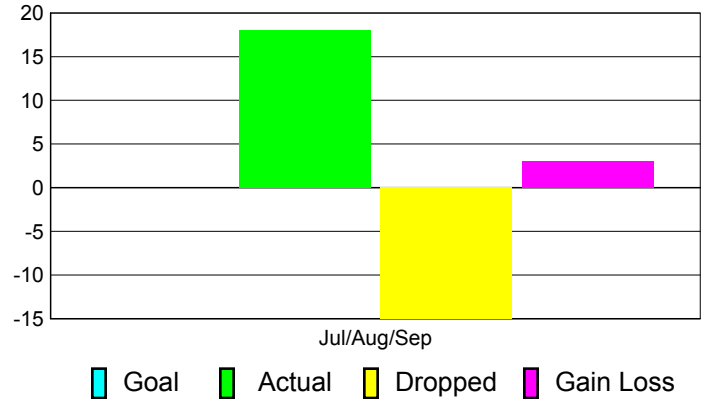

Membership Results 2011-2012

Goal, New, Dropped, Gain/Loss