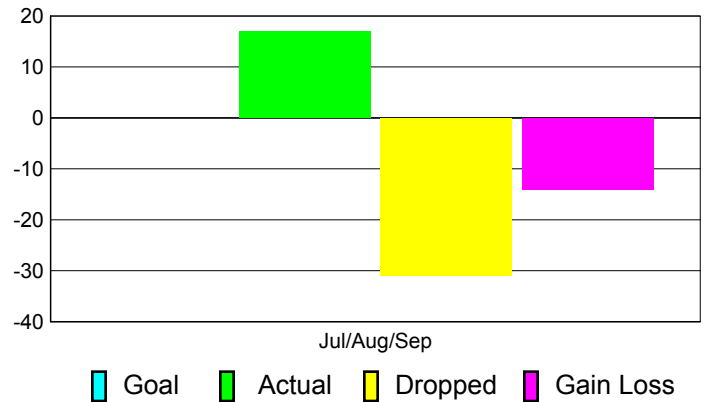

Membership Results 2011-2012

Goal, New, Dropped, Gain/Loss